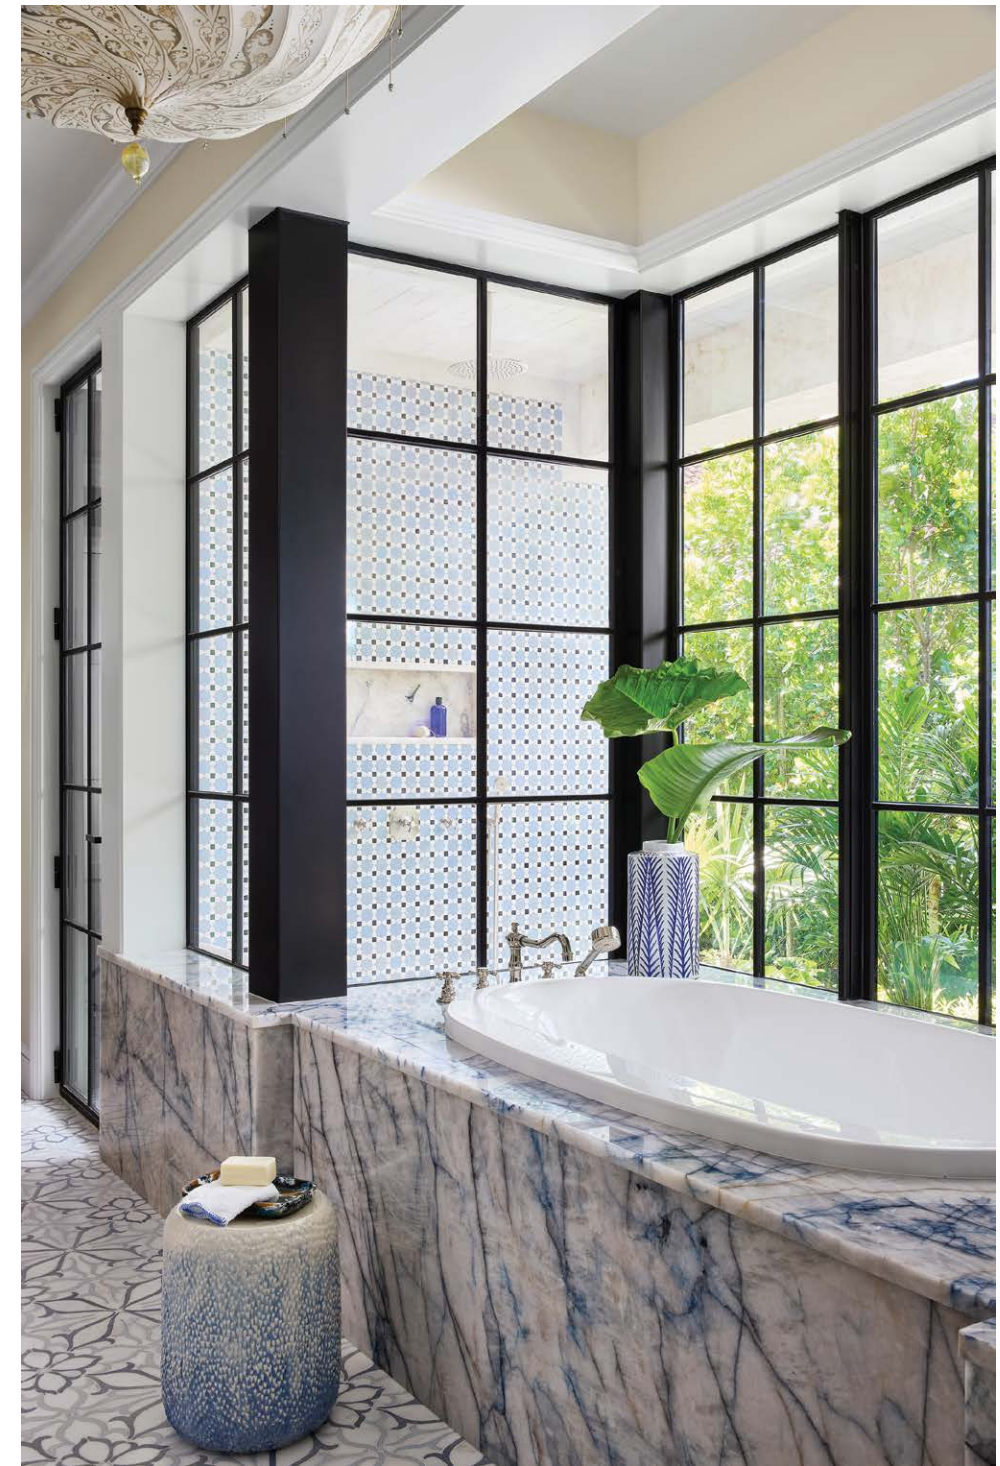

BELOW: A stunning marble tub embellished with vibrant blue veining brings a dramatic touch to the primary bathroom. Luxurious flooring from Ruben Sorhegui Tile and a Fortuny chandelier infuse chic accents into this spa-like retreat.